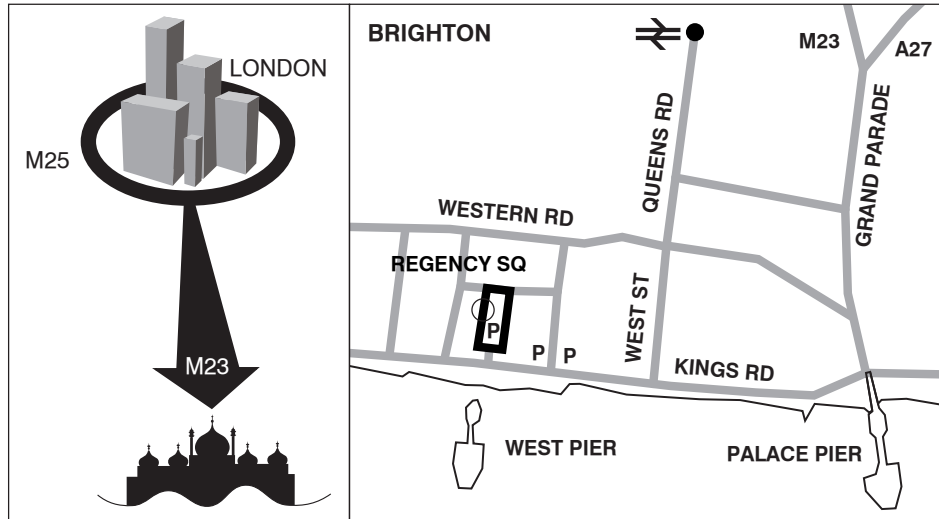

Hotel Pelirocco

10 REGENCY SQUARE
BRIGHTON
BN1 2FG
UK

TEL: +44 (0)1273 327055
FAX: +44 (0)1273 733845
EMAIL: INFO@HOTELPELIROCCO.CO.UK

Location

Hotel Pelirocco is situated on Regency Square on the seafront in the centre of Brighton. It is very close to Brighton's vibrant shopping areas, within spitting distance of the conference centre and a stagger away from the clubs, bars, and restaurants.

Public Transport

Brighton and Hove have excellent rail connections from all over the country. There is an award-winning network of frequent bus services to get around town....from near and far! Taxis are on hand 24 hours a day. There is an NCP carpark underneath the Square.

Directions by car

From London
Follow A23 to seafront.
At roundabout opposite Palace Pier take 3rd exit heading west along seafront.
On your right you will pass the Brighton Centre and the Metropole Hilton Hotel.
Take right turn at the first traffic lights after Metropole Hilton, into Preston Street.
Then take first right into Regency Square.
The hotel is on the west side of the square.

It is recommended that you park in the underground N.C.P. carpark, which you can enter from the south side of the square.